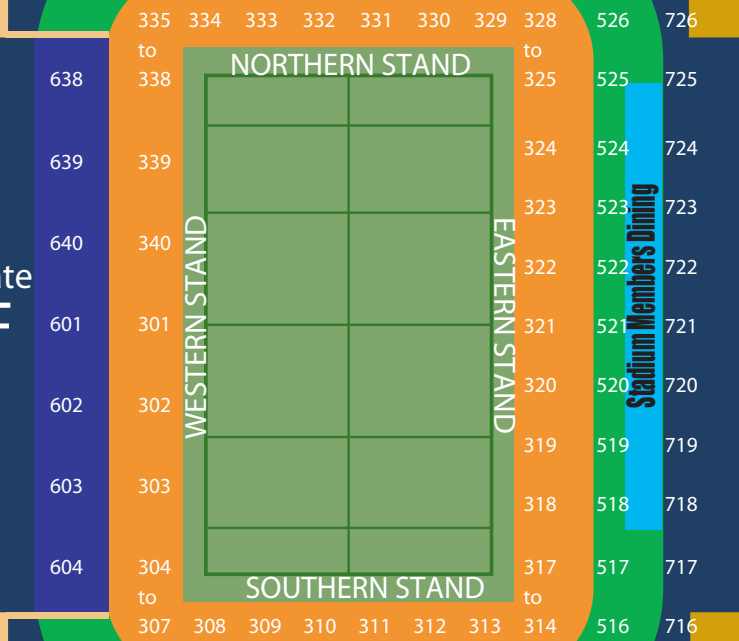

Suncorp Stadium

The Gap

Setdown only

Caxton Street

Taxi Rank

Police & Citizens Youth Club

gate gate gate

E D C

Members Corporate

736 735 734 733 732 731 730 729 728

The Paddington Room

Shuttlebus Dropoff

Heussler Tce

Coach Parking

Castlemaine Street

gate F

Hale Street

Disabled Parking

Cordova Street

Setdown only

Milton Station

Southern Plaza

gate gate

A B

Christ Church

Chippendall Street

City Roma Street Station

Bus Station

City Eight Mile Plains
Mt Gravatt
Carindale
Chermside

Milton Road