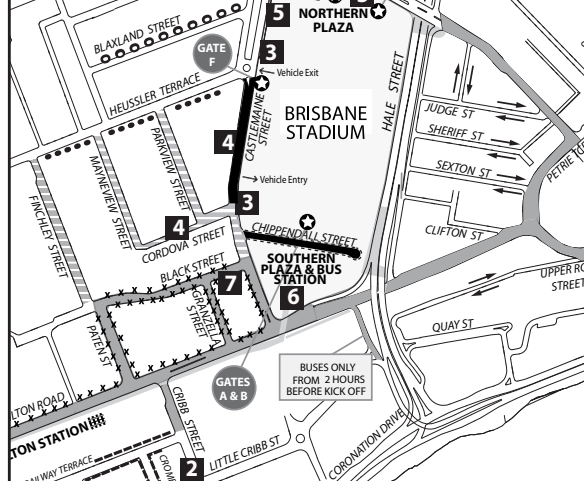

BRISBANE STADIUM, MILTON

AUSTRALIA v QATAR

2010 FIFA WORLD CUP™ ASIAN QUALIFIERS — ROUND 4

Wednesday 15 October 7.30pm

Gates open 5.30pm

Travel free to the game

Present your game day ticket to receive free travel to and from the Stadium on Brisbane Transport bus and QR Citytrain rail networks. This free travel offer applies from 12 midday to the last scheduled service on game day.

NOTE: For this and all future events, the set down and pick up zone for the special Chermside bus service will relocate to the stadium's bus station on the Southern Plaza. The bus zones on Given Terrace will no longer be used for this special service. Only the Gap bus services will continue to use the Given Terrace bus zones. See map for more detail.

TRANSPORT/PARKING LEGEND (ALL TOW-AWAY ZONES)

- | | |
|--|---|
| 1 The Gap Shuttle Bus Pick-up Stop | ○ ○ Limousine Zone |
| 2 General Set-down/Pick-up Zone | ● ● Coach Shuttle Zone |
| 3 PWD Set-down/Pick-up Zone | --- Coach Parking Zone |
| 4 PWD Parking (Blue Permits ONLY) | x x BCC Bus Marshalling Zone |
| 5 Taxi Rank | ▨ Road closure 2.5 hours pre-event until 1 hour post-event (coaches, local business access, authorised vehicles accepted) |
| 6 City/Carindale/Eight Mile Plains/Chermside Shuttle Bus Stop | ■ Road closure - 2.5 hours pre-event until 1 hour post-event |
| 7 General Set-down (Pre-Event ONLY) | ■ Major road closure (buses, emergency & authorised vehicles excepted) from 9pm to 10.30pm |

QR Citytrain Services

Milton and Roma Street are the main stations for patrons travelling to and from the Stadium. Regular timetabled services to both stations run on game days. After the game, for a one hour period, additional services to those scheduled will be provided on all lines.